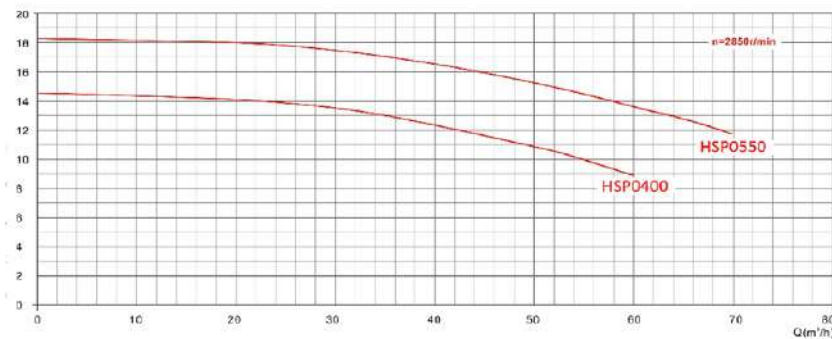

MOTOR:

1. Asynchronous, two poles
2. IP 55 protection
3. Class F insulation
4. Continuous operation
5. Single phase version built in thermal protection