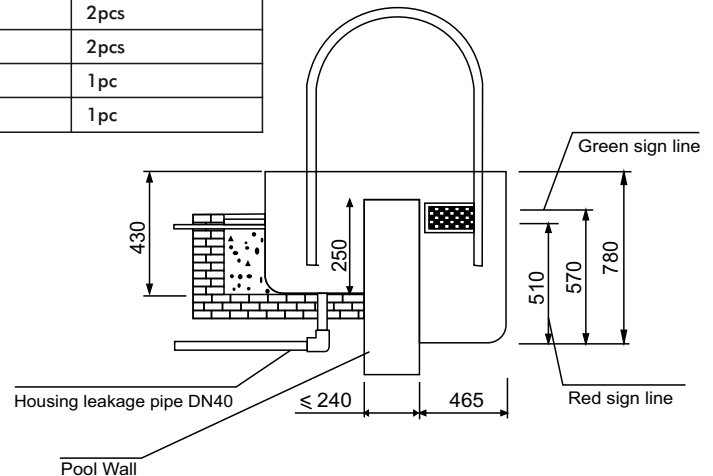

TECHNICAL CHARACTERISTICS		EQUIPMENT	
Dimensions	1110x670x780mm	Filtration Pump	1x1HP, 1x1.5HP
Flow Rate	10m³/h, 15m³/h, 25m³/h	Filtration Basket with Bag	1pc
Voltage	220V / 50Hz or 60Hz	Chlorine Feeder	1pc
Precision of Filtration Bag	≤ 5u	Light (warm white)	1x LED 12W/ 12V
Operating Noise	≤ 50Db	Time Controller	1pc
Material	Acrylic	Swim Jet	2pcs
Installation	Wall Mounting	Handrail (S.S.)	2pcs
Available	HPF-10 -10m³/h, HPF-15 -15m³/h HPF-25 -25m³/h, HPF-35 -35m³/h	Ozone(optional)	1pc
		Lighting System	1pc