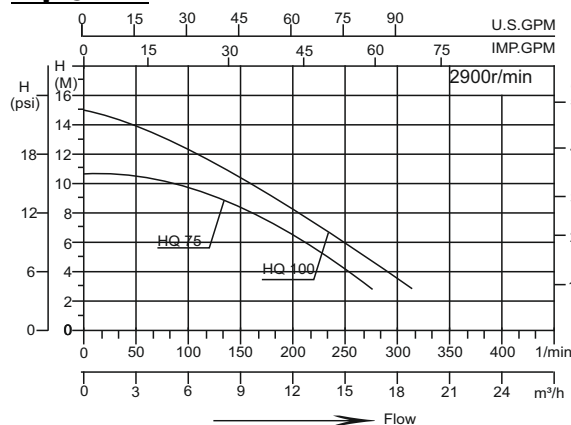

Swimming Pool Pumps

Swimming Pool Pumps

APPLICATIONS:

Jet pumps for Bath Tubs, Spa, Swimming Pools, Massage Stations and Cleaning Systems.

FEATURES:

Wet ends made up of high reinforced engineering thermal plastic with compact structure and corrosion-resistance.

- 1.5 inch Inlet and outlet.
- Highly efficient structure design for diffusor and impeller to get higher performance.
- No contact between motor shaft and liquid.
- Motor / Pump shaft has no contact with the water.
- Continuous Operations
- Mechanical Seal in SIC.

MOTOR:

2-pole induction motor Single-phase : 220-240/50Hz Single-phase with thermal protector

- a. Capacitor inset
- b. Insulation class F
- c. Protection IPX5
- d. Continuous duty

H-PC SERIES

Model	Power (P1)		Qmax (l/min)	Hmax (m)	V/Hz	(Amps)	Fitting Size (mm)	(Kg)
	KW	HP						
HPC-050	0.37	0.50	195	7	220-240/50	1.9	48.5 or 50	9.3
HPC-075	0.55	0.75	255	10	220-240/50	2.7	48.5 or 50	9.5
HPC-100	0.75	1.0	340	12.5	220-240/50	3.8	48.5 or 50	9.7
HPC-150	1.1	1.5	390	17.5	220-240/50	5.8	48.5 or 50	10.9
HPC-200	1.5	2.0	470	18.5	220-240/50	7.0	48.5 or 50	11.5

HQ SERIES

Model	Qmax (L/min)	Hmax (m)	V/Hz	Power(P1)		Fitting Size (mm)	Filter basket Volume (L)	Weight (Kg)
				KW	HP			
HQ 075	280	11	220-240/50	0.55	0.75	48.5 or 50	1	10.8
HQ 100	310	14.5		0.75	1.0			11.6