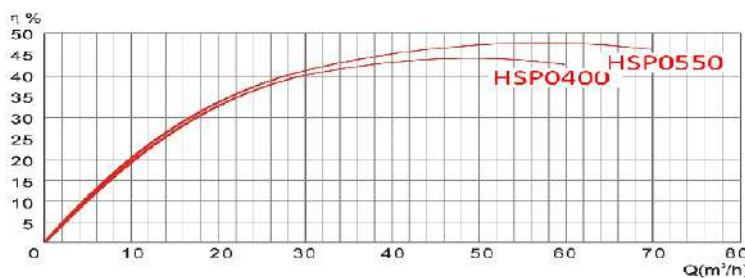

MOTOR:

1. Asynchronous, two poles
2. IP 55 protection
3. Class F insulation
4. Continuous operation
5. Single phase version built in thermal protection