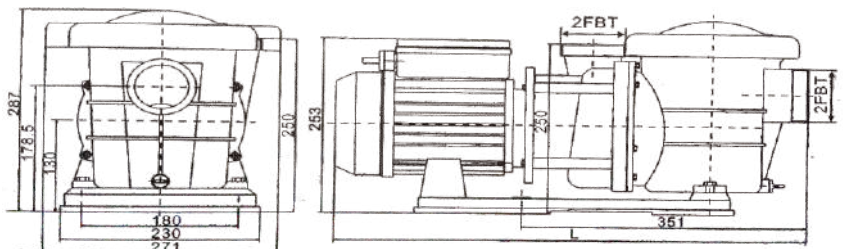

Model	Qmax (L/min)	Hmax (m)	V/Hz	Power(P1)		Fitting Size (mm)	Filter basket Volume (L)	Weight (Kg)
				KW	HP			
HQ 075	280	11	220-240/50	0.55	0.75	48.5 or 50	1	10.8
HQ 100	310	14.5		0.75	1.0			11.6