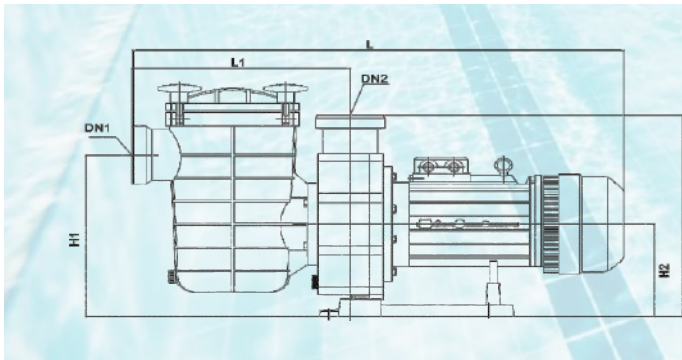

Swimming Pool Pumps

Swimming Pool Pumps