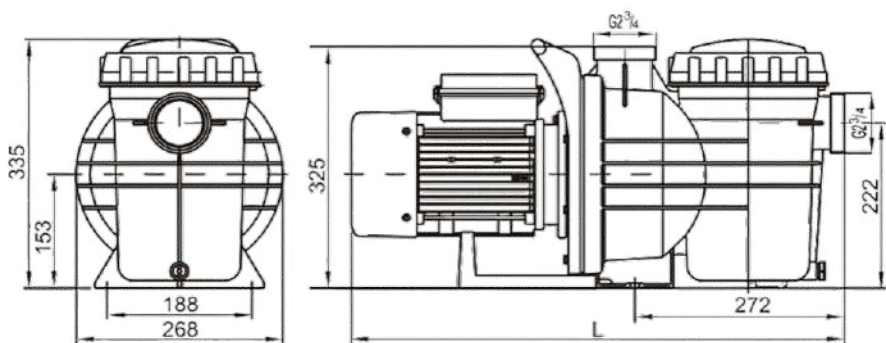

Swimming Pool Pumps

Swim 2/Swim S2 Series Pumps

Swim S2 Series heavy duty pump has delivery high flow and energy efficiency ultra performance it is suitable for commercial or domestic pool. 63mm suction and discharge. Ring lock seal is designed to eliminate suction leaks and maximize suction efficiency.