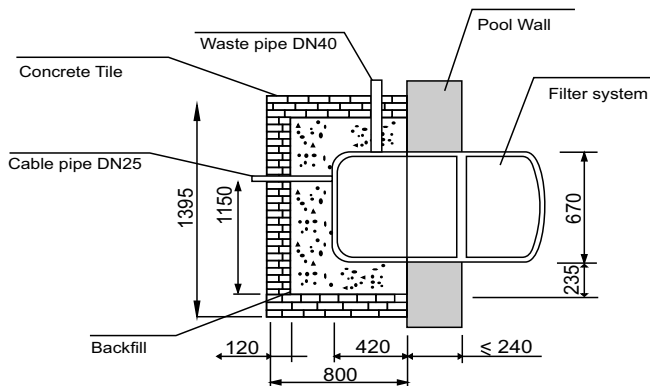

TECHNICAL CHARACTERISTICS		EQUIPMENT	
Dimensions	1110x670x780mm	Filtration Pump	1x1HP, 1x1.5HP
Flow Rate	10m³/h, 15m³/h, 25m³/h	Filtration Basket with Bag	1pc
Voltage	220V / 50Hz or 60Hz	Chlorine Feeder	1pc
Precision of Filtration Bag	≤ 5u	Light (warm white)	1x LED 12W/ 12V
Operating Noise	≤ 50Db	Time Controller	1pc
Material	Acrylic	Swim Jet	2pcs
Installation	Wall Mounting	Handrail (S.S.)	2pcs
Available	HPF-10 -10m³/h, HPF-15 -15m³/h HPF-25 -25m³/h, HPF-35 -35m³/h	Ozone(optional)	1pc
		Lighting System	1pc