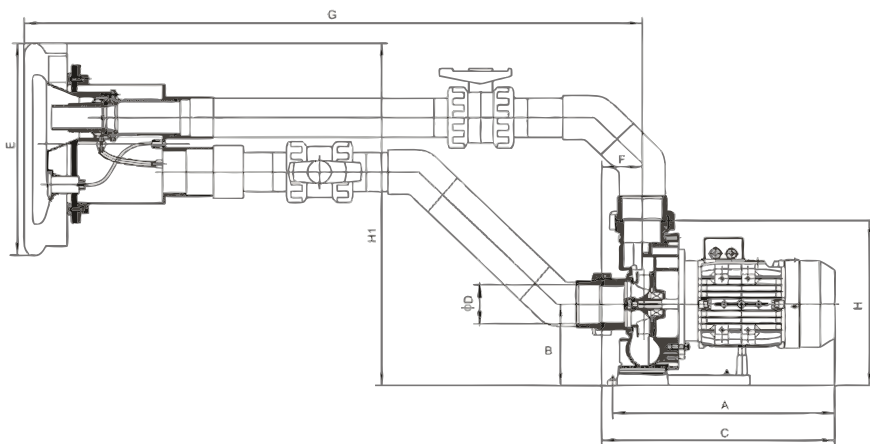

Technical Specification:

HP	KW	V		A		P1(KW)	Q	L/min M³/h	0	333.3	500	666.7	833.3	1000	1166.7	1333.3		
		1- 50HZ	3- 50HZ	1- 220	3- 380				0	20	30	40	50	60	70	80		
3	2.2	220	380	15	4.9	2.8	H(m)	12	11.7	10.5	9.8	7.9	5.8	2.1				
4	3		380		6.4	3.6		14.5	14.2	14	13.4	11.5	9.5	6.7				
5.5	4		380		8.3	4.7		17	16.2	16	15.3	13.8	12.5	9.5	7.5