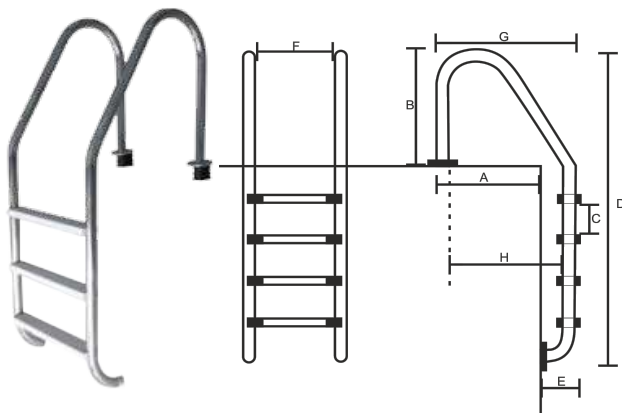

Swimming Pool Ladders

HOF Series Ladders